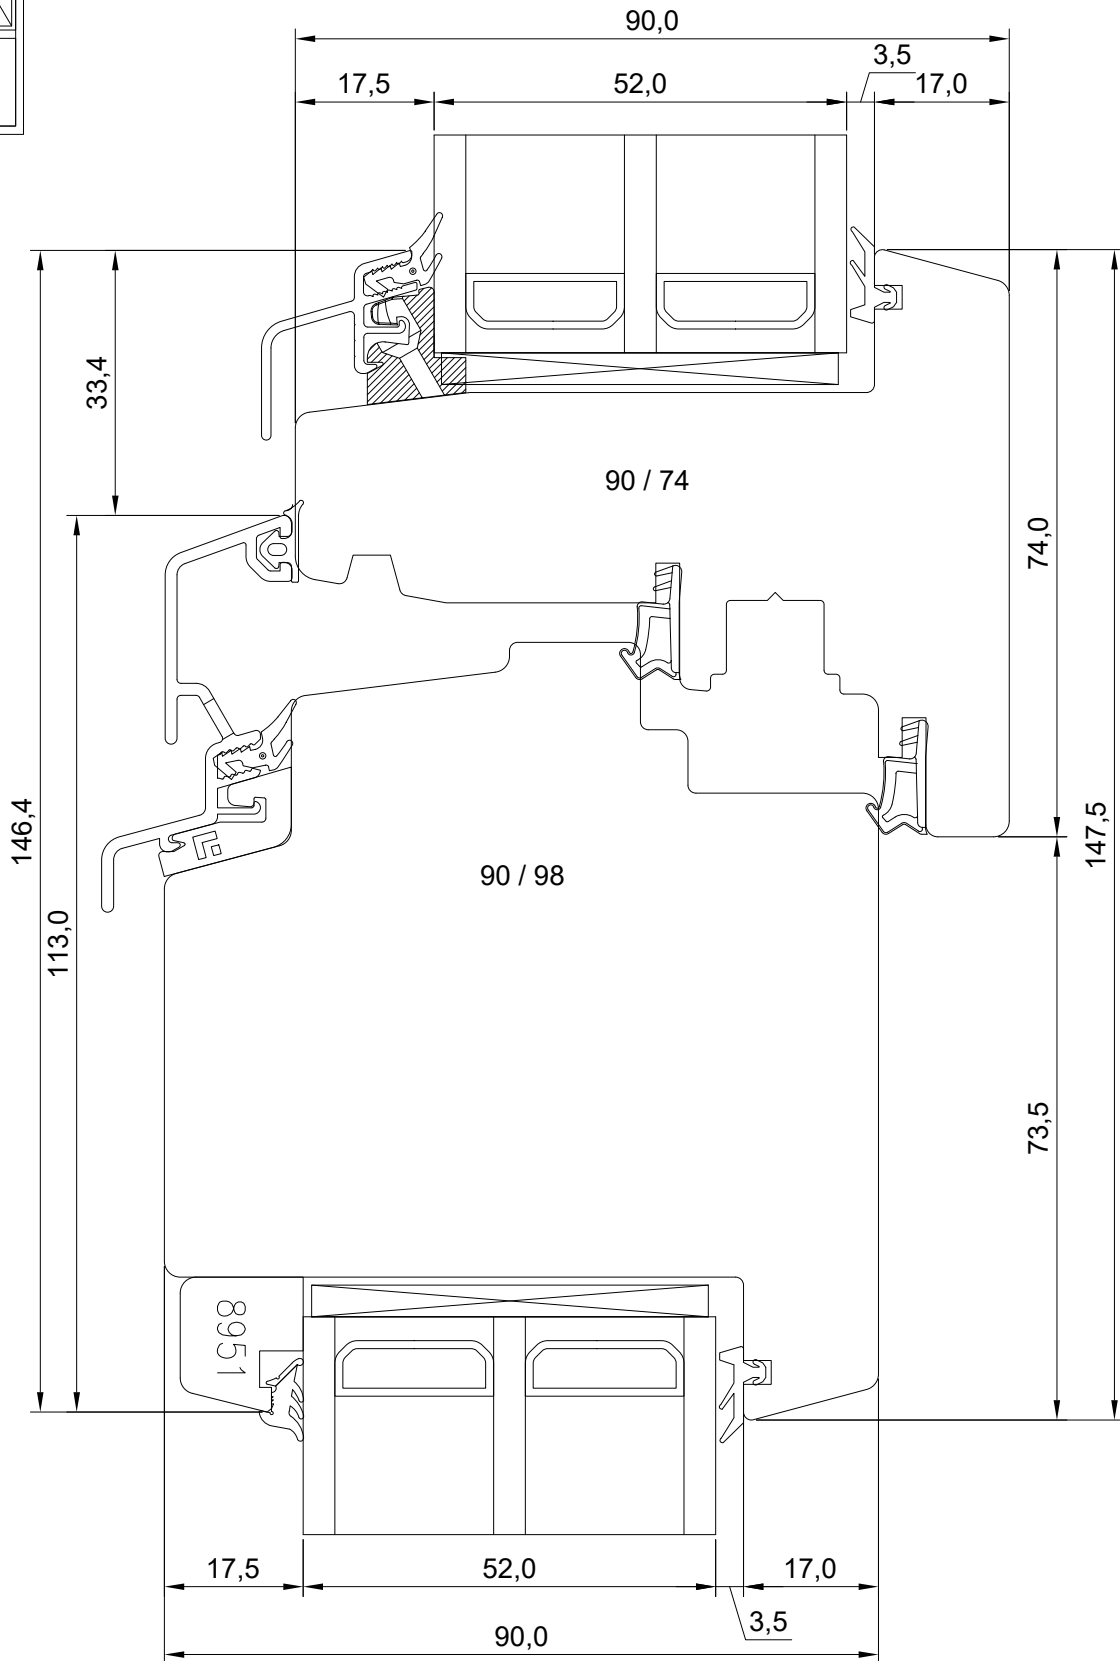

Mäo, J ärvamaa 72751
Tel. 384 8900
E-post: viking@viking.ee
www.viking.ee

DK22 3-GLAZED WOODEN WINDOW TRANSOM WITH OPENING SASH & FIXED LIGHT BELOW

JOONISE NR:
DK22.3.2.8

KUUPÄEV:	30.11.21	VJ
VERSION A:	22.11.22	VJ
VERSION B:		

MÕÕTKAVA: 1:1
TOOTJA JÄTAB ENDALE
ÕIGUSE TEHA MUUDATUSI!

Manufacturer has reserved the right to make changes!