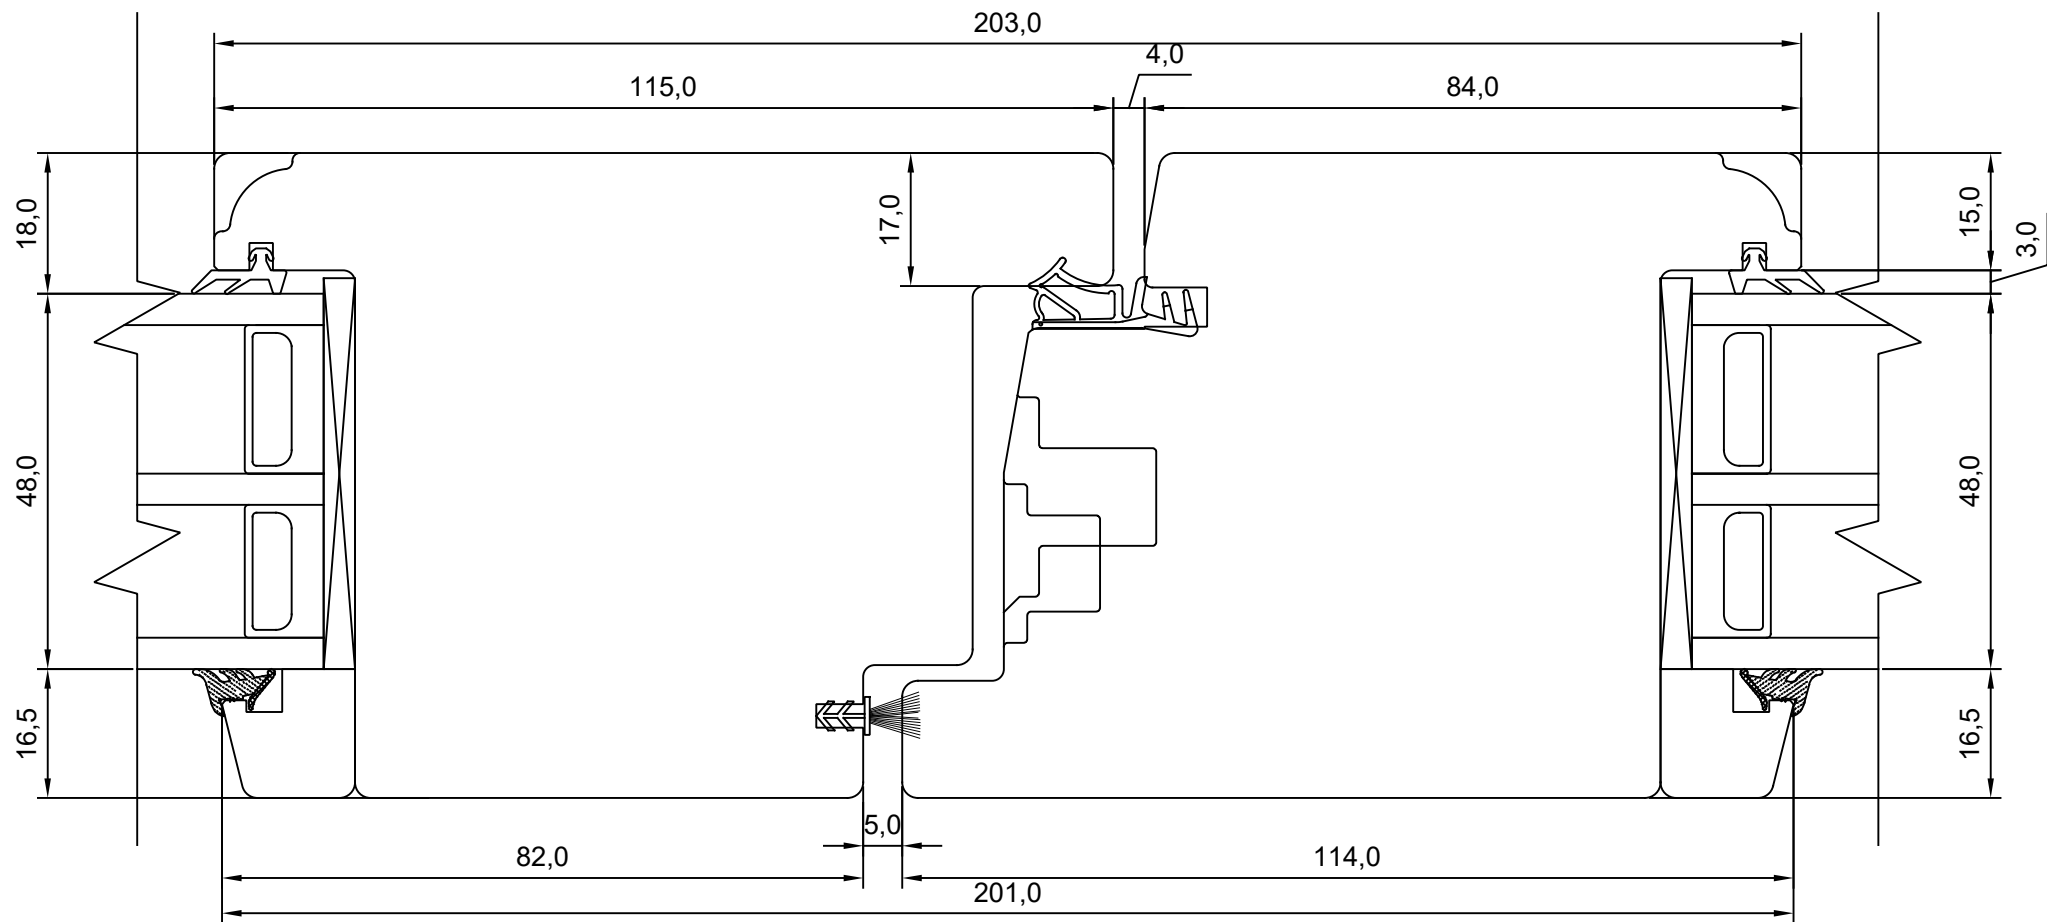

*** NB, variable - 92,0-120,0

Manufacturer has the right to make improvements

Manufacturer has the right to make improvements

Manufacturer has the right to make improvements

TOOTMINE.		SW17 EXTERIOR DOOR 2-LEAF DOOR MIDDLE JUNCTION	JOONISE NR:
Viking Window AS Mäo, Järvamaa 72751 tlf.372 38 48 900			SW17U.6
KUUPÄEV: 29.05.17	VJ		MÖÖT: 1:1
REVISION A:			KINNITATUD:
REVISION B:			VJ
REVISION C:			