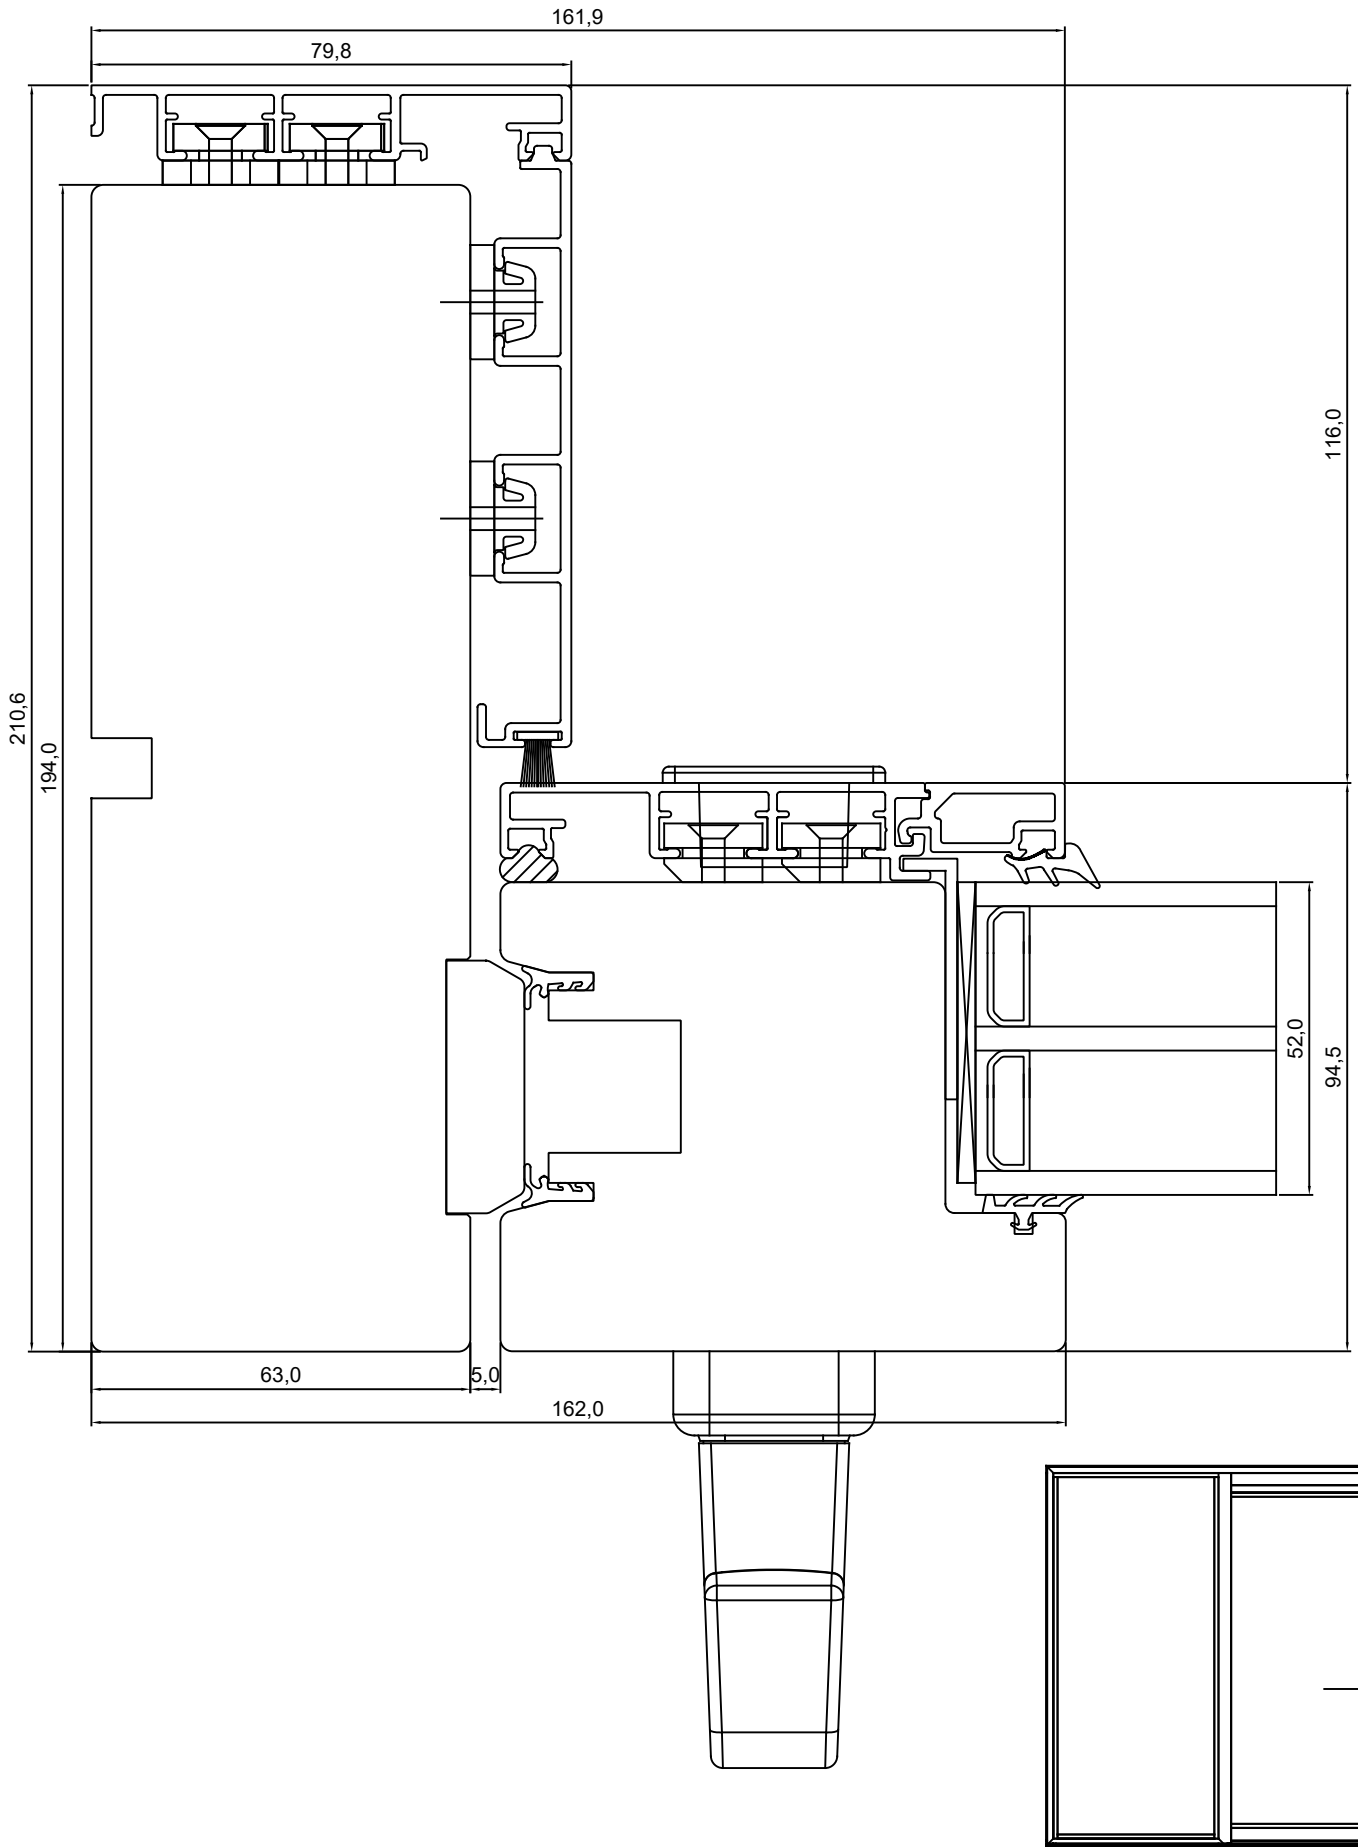

REVISION B:

REVISION C:

**GU PANORAMA PARALLEL SLIDING
PATIO DOOR:
JAMB OF ACTIVE LEAF**

JOONISE NR:
GUPALU.2.3

MÕÖT: 1:1

KINNITATUD:

RN.

Manufacturer has the right to make improvements!