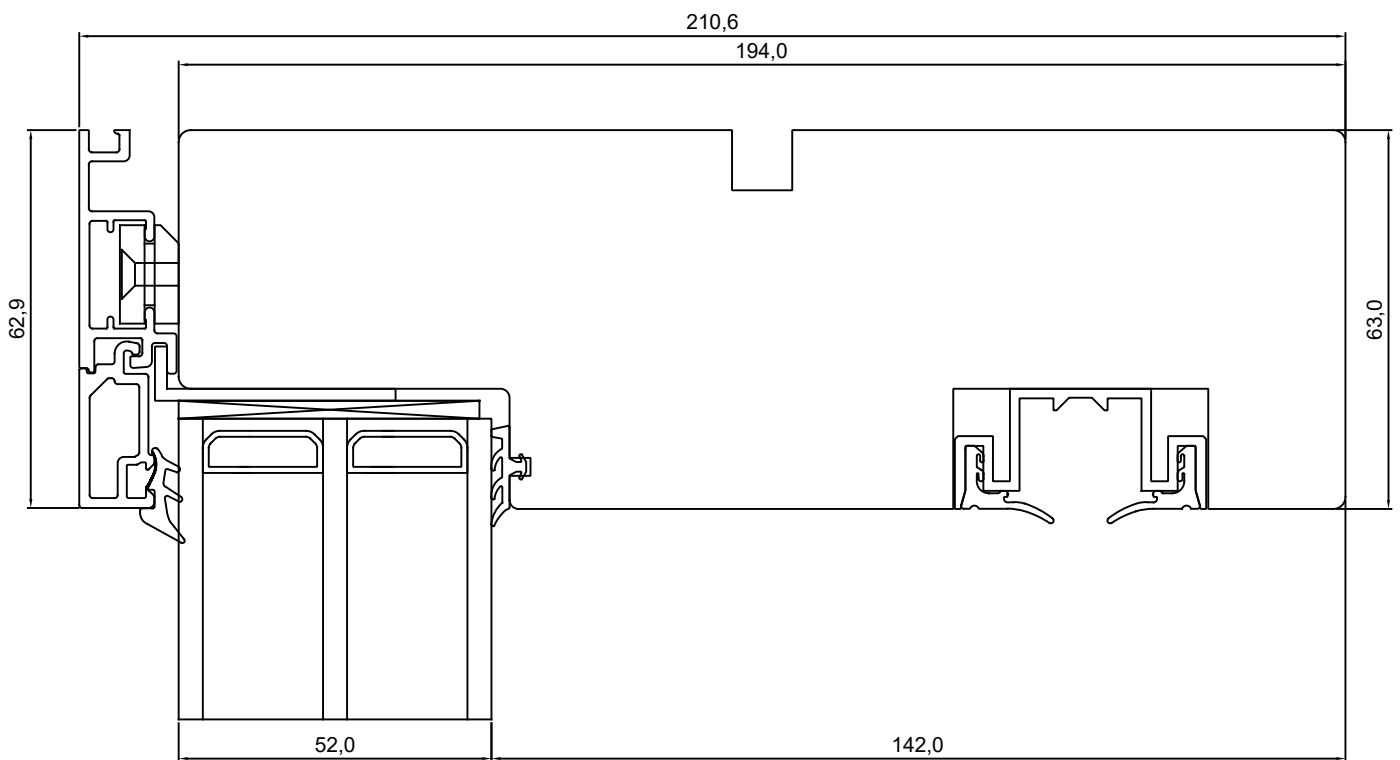

GU PANORAMA PARALLEL SLIDING PATIO DOOR: HEAD OF FIXED SIDE

JOONISE NR:
GUPALU.2.6

MÕÖT: 1:1

KINNITATUD:

RN.

Manufacturer has the right to make improvements!

TOOTMINE.

Viking Window AS
Mõo, Järvamaa 72751 tf.372 38 48 900